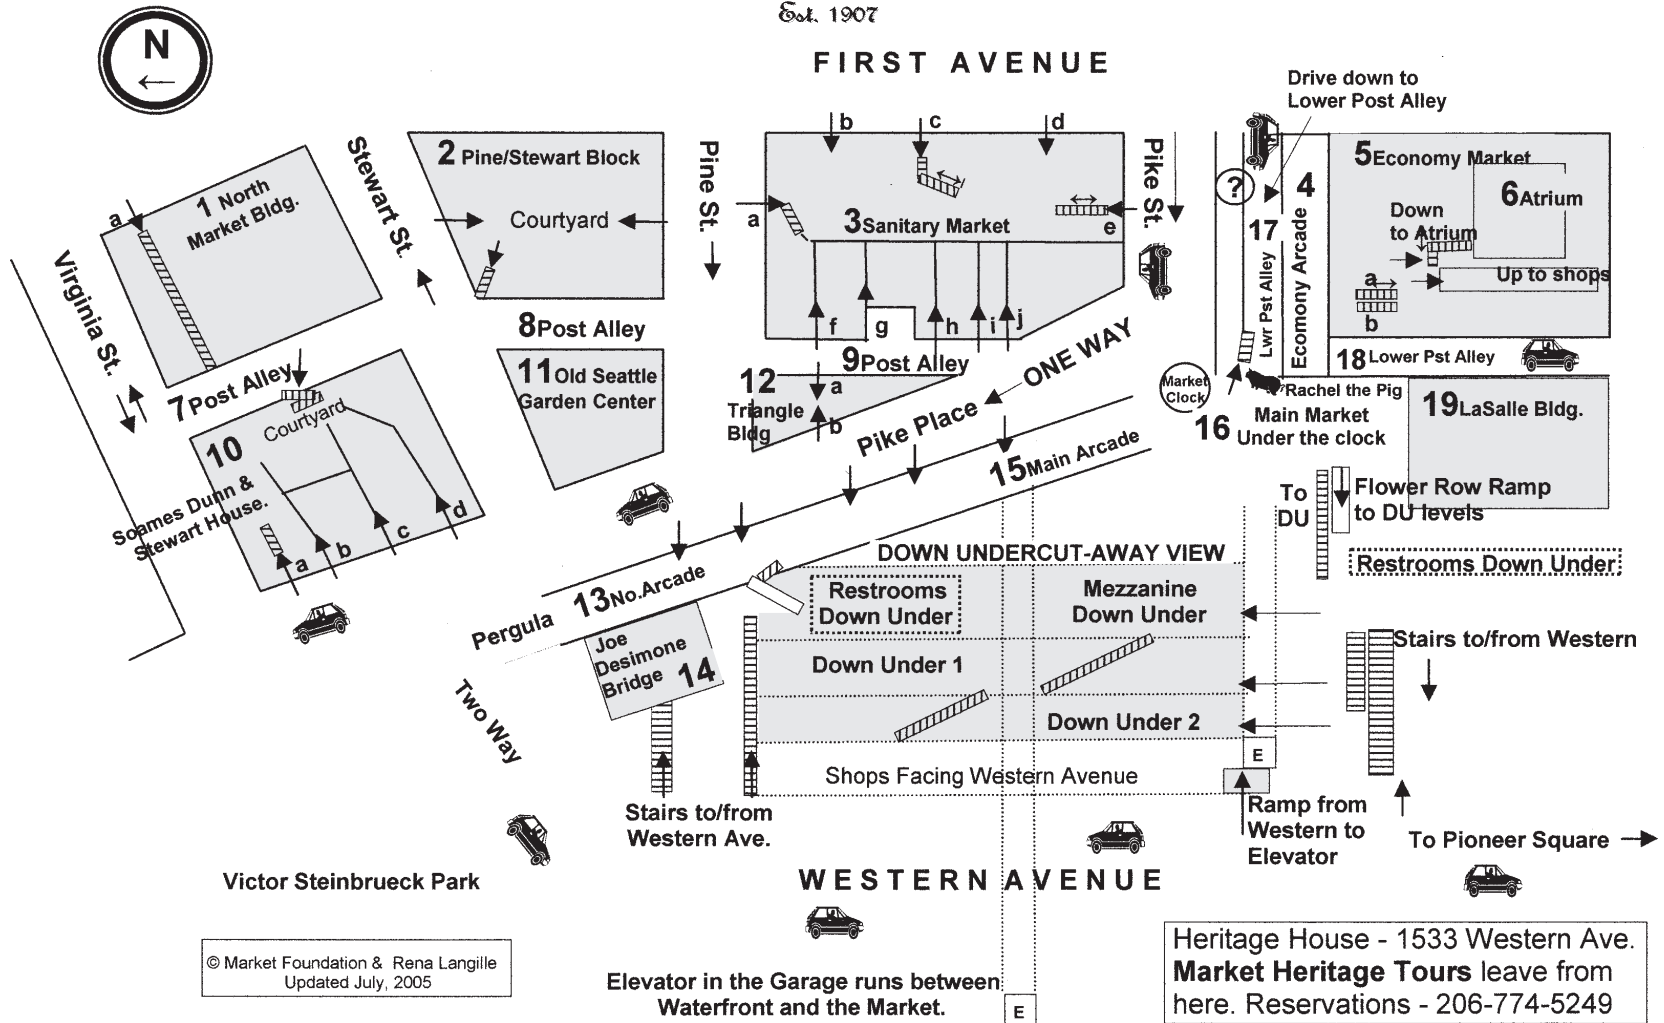

MAP OF THE PIKE PLACE PUBLIC MARKET  
- MEET THE PRODUCER -  
Est. 1907

© Market Foundation & Rena Langille  
Updated July, 2005

Elevator in the Garage runs between  
Waterfront and the Market.

Heritage House - 1533 Western Ave.  
Market Heritage Tours leave from  
here. Reservations - 206-774-5249

LEGENDS

- ? - Information— 1st Ave & Pike Pl. & ticket/Ticket\*
- E— Elevator
- DU— Down Under shops below Pike Place-M 1, 2
- Arcade—
- Ramp—
- Stairs—
- Entrance/Exits—

- 1— North Market Bldg.
- 2— Pine/Stewart Block
- 3— Sanitary Market
- 4— Arcade
- 5— Economy Market
- 6— Atrium
- 7— 9pa - Post Alley
- 10— Soames Dunn Bldg. & Stewart House
- 11— The Old Seattle Garden Center Building
- 12— Triangle Building
- 13— North Arcade
- 14— Joe Desimone Bridge (crafts)
- 15— Main Arcade
- 16— Main Market Under the Clock, Rachel the Pig
- 17— Flower Row
- 18— Lower Post Alley
- 19— LaSalle Bldg.
- H— Hillclimb

- \*Last minute discount tickets to entertainment  
Due to space limitations this map is not to scale

PARKING

Parking on Western Ave. on the Surface Lot or in the Garage. Access to the Waterfront via elevator in the garage, or the stairs on the Hillclimb.  
Some street parking at meters on 1st Ave. and Western Ave. Free parking in designated areas on Pike Place- **Beware of restrictions.**  
If you park in the garage (\$3.50 / hour) get your ticket validated at participating merchants - each sticker worth \$1.00 of parking in the garage.