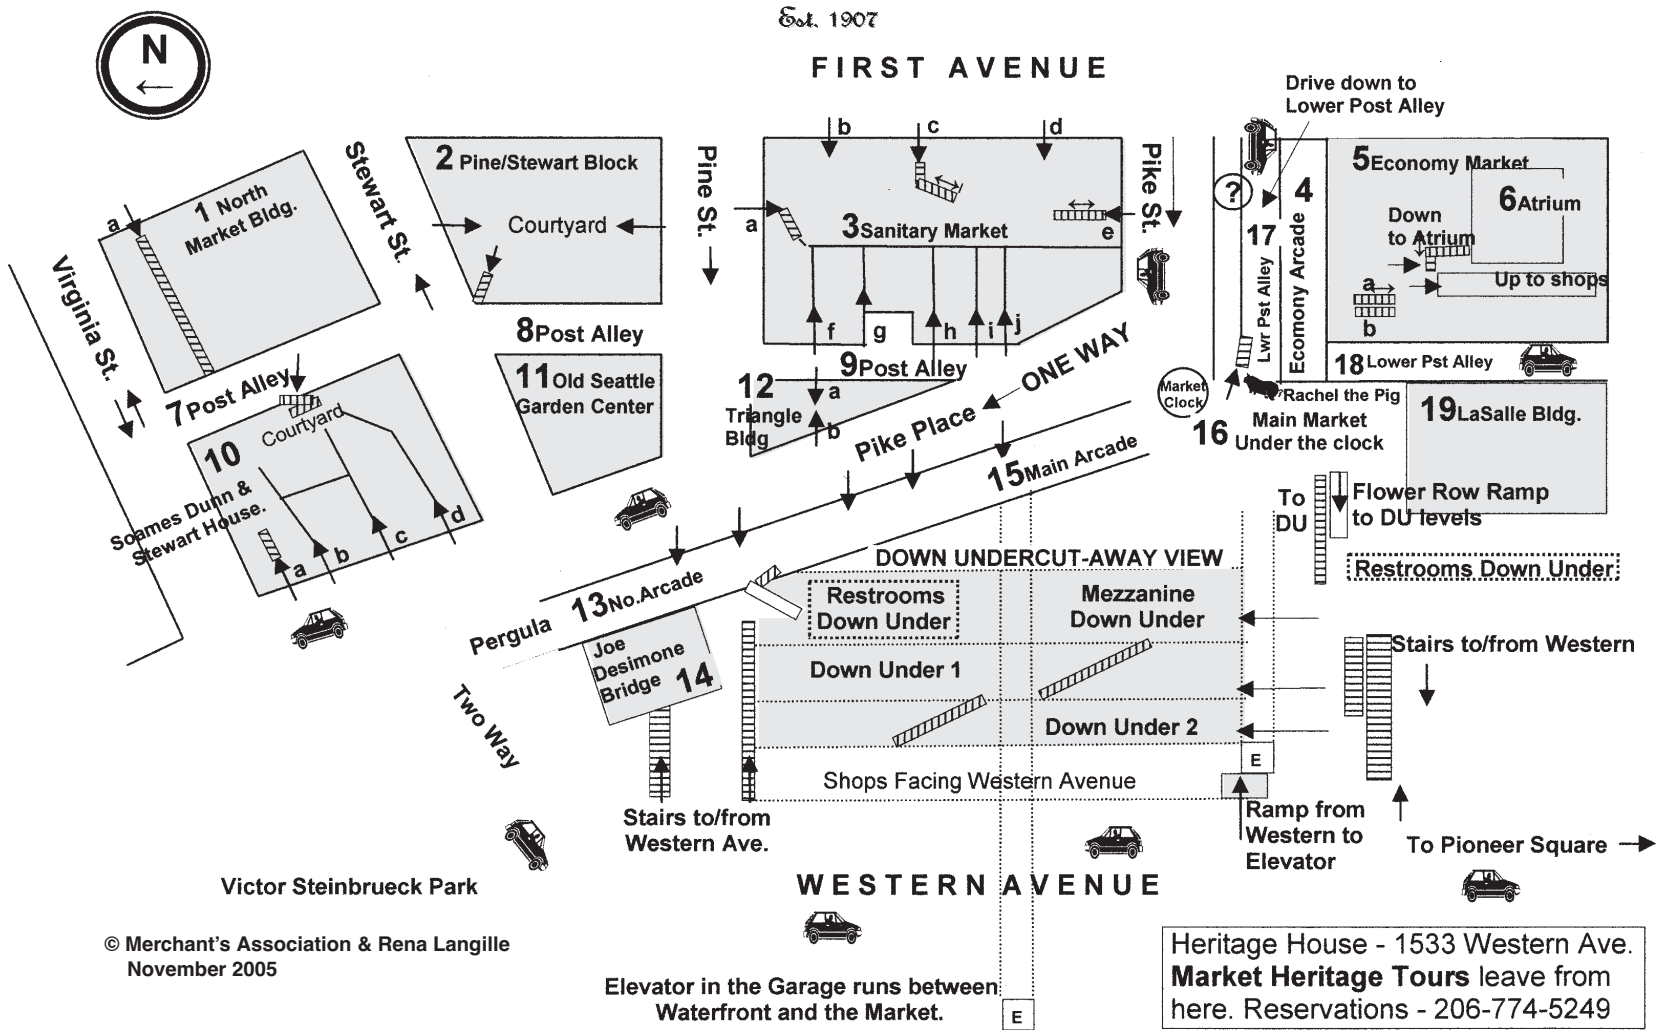

MAP OF THE PIKE PLACE PUBLIC MARKET
- MEET THE PRODUCER -
Est. 1907

© Merchant's Association & Rena Langille
November 2005

Heritage House - 1533 Western Ave.
Market Heritage Tours leave from
here. Reservations - 206-774-5249

LEGENDS

- ? - Information— 1st Ave & Pike Pl. & ticket/Ticket*
- E— Elevator
- DU— Down Under shops below Pike Place-M 1, 2
- Arcade— [Symbol]
- Ramp— [Symbol]
- Stairs— [Symbol]
- Entrance/Exits— [Symbol]

- 1— North Market Bldg.
- 2— Pine/Stewart Block
- 3— Sanitary Market
- 4— Arcade
- 5— Economy Market
- 6— Atrium
- 7— 9pa - Post Alley
- 10— Soames Dunn Bldg. & Stewart House
- 11— The Old Seattle Garden Center Building
- 12— Triangle Building
- 13— North Arcade
- 14— Joe Desimone Bridge (crafts)
- 15— Main Arcade
- 16— Main Market Under the Clock, Rachel the Pig
- 17-18— Lower Post Alley
- 19— LaSalle Bldg.

*Last minute discount tickets to entertainment
Due to space limitations this map is not to scale

PARKING

Parking on Western Ave. on the Surface Lot or in the Garage.
Access to the Waterfront via elevator in the garage, or the stairs
on the Hillclimb.
Some street parking at meters on 1st Ave. and Western Ave.
Free parking in designated areas on Pike Place- **Beware of
restrictions.**
If you park in the garage (\$3.50 / hour) get your ticket vali-
dated at participating merchants - each sticker worth \$1.00 of
parking in the garage.